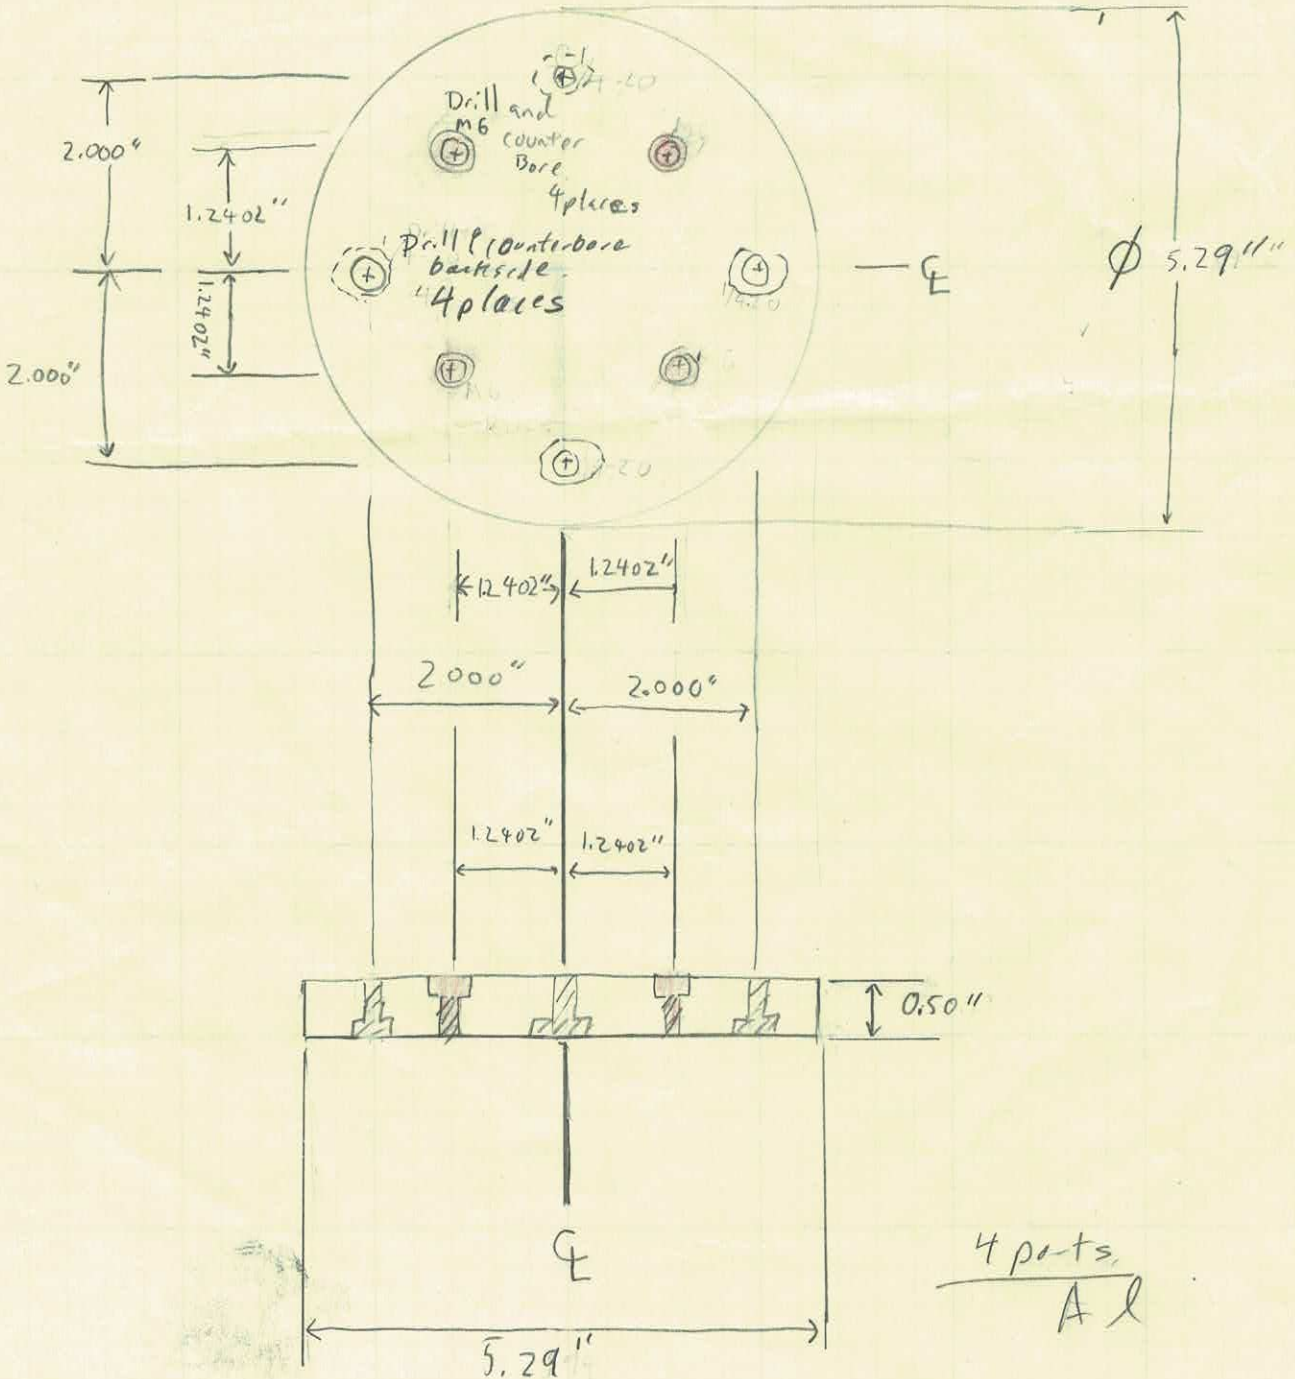

Kleinfeld Lab

Phy 2850

Fab 3269

Patrick@

781 367 9014

⊕

2.000"

4 parts  
A 2

National Brand  
42-381 50 SHEETS EYE-EASE - 6 SQUARES  
42-382 100 SHEETS EYE-EASE - 6 SQUARES  
42-388 200 SHEETS EYE-EASE - 6 SQUARES